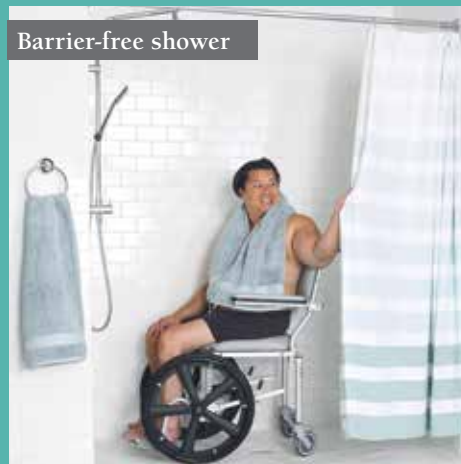

**US Patent 7,690,055 B2*

TRANSFERS MADE SIMPLE

Nuprodx Mobility gets your day started right. With just one bedside lateral transfer, Nuprodx users are able to move around the home freely, avoiding dangerous transfers onto toilets and into tubs.

Just one bedside lateral transfer

Easy transport

Slides over bridge and into tub to eliminate transfer

Rolls over toilet to eliminate transfer

SOLUTIONS FOR ANY BATHROOM

“A \$3000 solution to a \$30,000 problem” - Cara Colgin-Smith, Southwestern Medical Reps

Tub Slider system
(MC6000Tilt shown)

Shower Slider System
(MC6000RS shown)

Nuprodx Mobility has a solution for just about any bathroom environment. Use your existing tub or shower without the need for an expensive remodel. The patented connector bridge allows users to slide over the tub wall and into the tub without a manual transfer. Shower sliders fit through narrow shower entries and over step-in shower thresholds. For those with barrier-free showers, Nuprodx offers chairs that can be easily rolled in and out of the shower.

Wheeled Chairs: MC4020RX

From our line of wheeled chairs, the MC4020RX is designed for more independent users who can self-propel, including into barrier free showers. Its mid-size 20" wheels with over-sized hand rims provide more narrow profile for tight spaces. Its wheels are front-mounted to provide back clearance for larger toilet tanks.